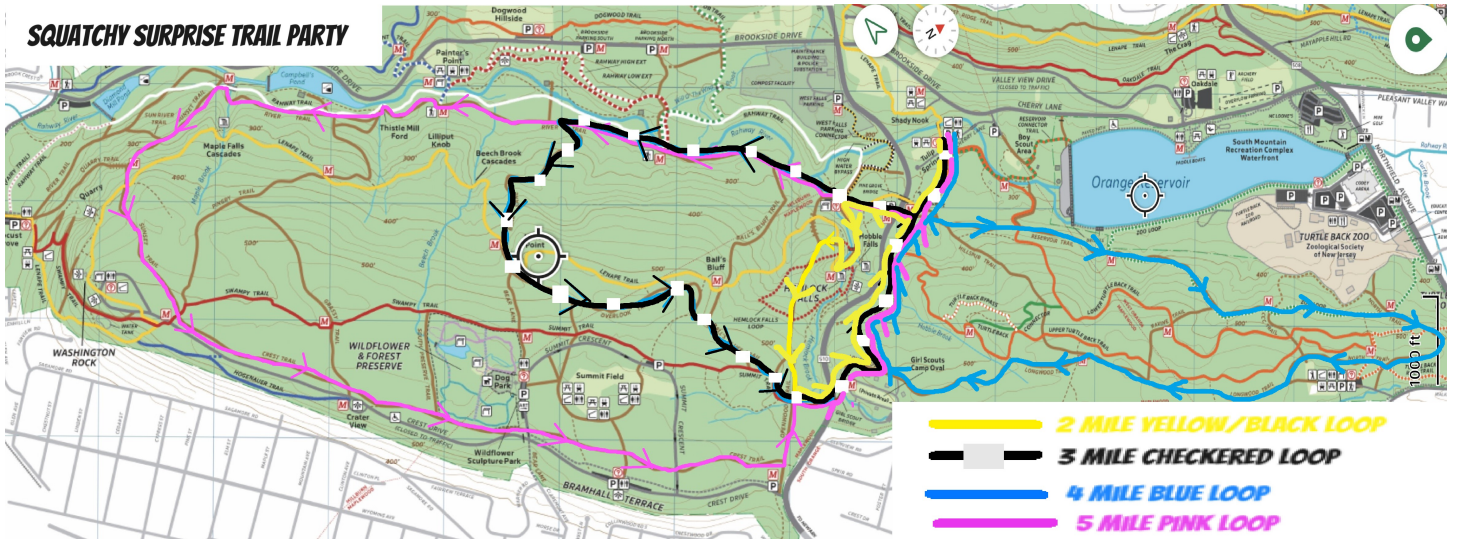

# SQUATCHY SURPRISE TRAIL PARTY

- 2 MILE YELLOW/BLACK LOOP**
- 3 MILE CHECKERED LOOP**
- 4 MILE BLUE LOOP**
- 5 MILE PINK LOOP**